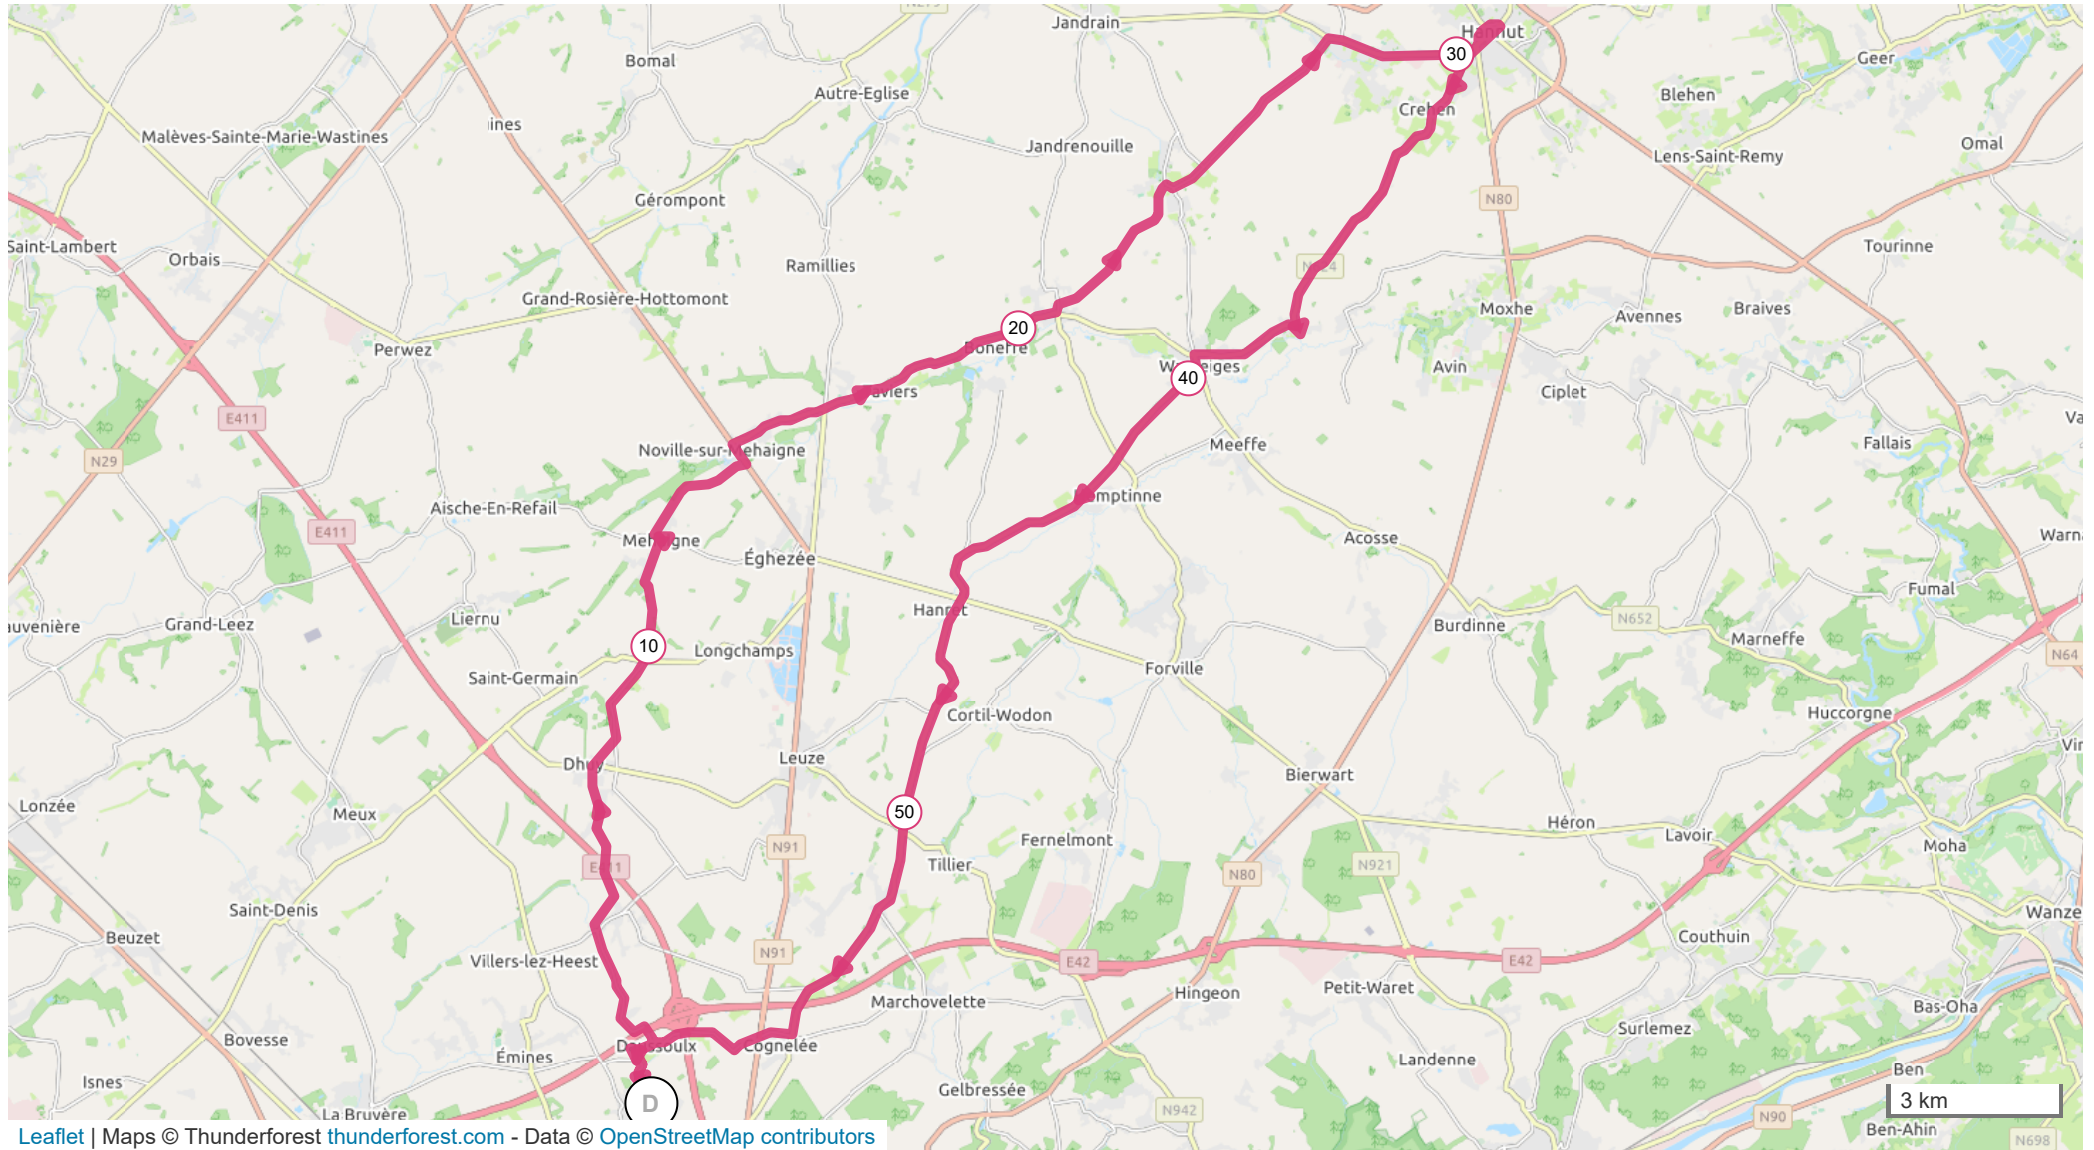

### # 11282259 | Cyclisme - Route | La Hannutoise

Namur -> Namur

59.162 km  $\uparrow$  373 m  $\downarrow$  373 m  $\bullet$  117 m  $\blacktriangle$  201 m

Leaflet | Maps © Thunderforest [thunderforest.com](https://thunderforest.com) - Data © [OpenStreetMap](https://openstreetmap.org) contributors

© 2020 Openrunner